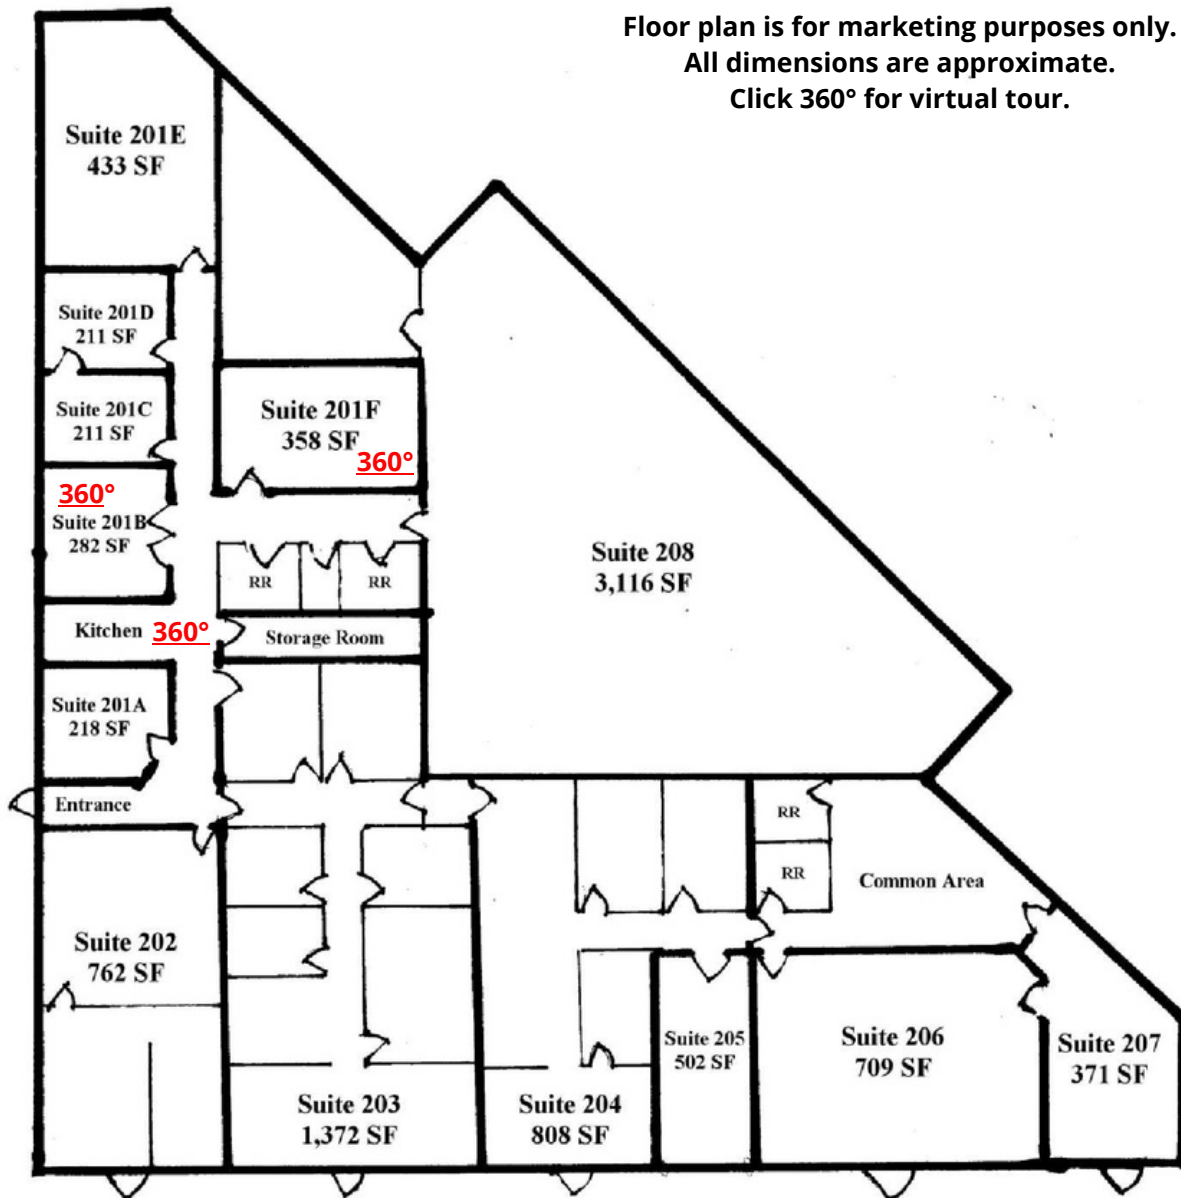

SRP

Stewart-Rose Properties

896 MILL STREET
LEWISVILLE, TX 75057

- UNIT 201B // 282 SF
- UNIT 201D // 211 SF
- UNIT 201F // 358 SF
- UNIT 203 // 1,372 SF
- UNIT 206 // 530 SF
- ALL UTILITIES INCLUDED
- GREAT VISIBILITY
- UNDER NEW MANAGEMENT

Larry Rose Jr.
Mobile: 972-921-7579 // Office: 940-365-3470
Larry@s-rp.com

OFFICE / RETAIL LEASE

SRP

Stewart-Rose Properties

Floor plan is for marketing purposes only.
All dimensions are approximate.
Click 360° for virtual tour.

FLOOR PLAN

SRP

Stewart-Rose Properties

MAP

Larry Rose Jr.
Mobile: 972-921-7579 // Office: 940-365-3470
Larry@s-rp.com