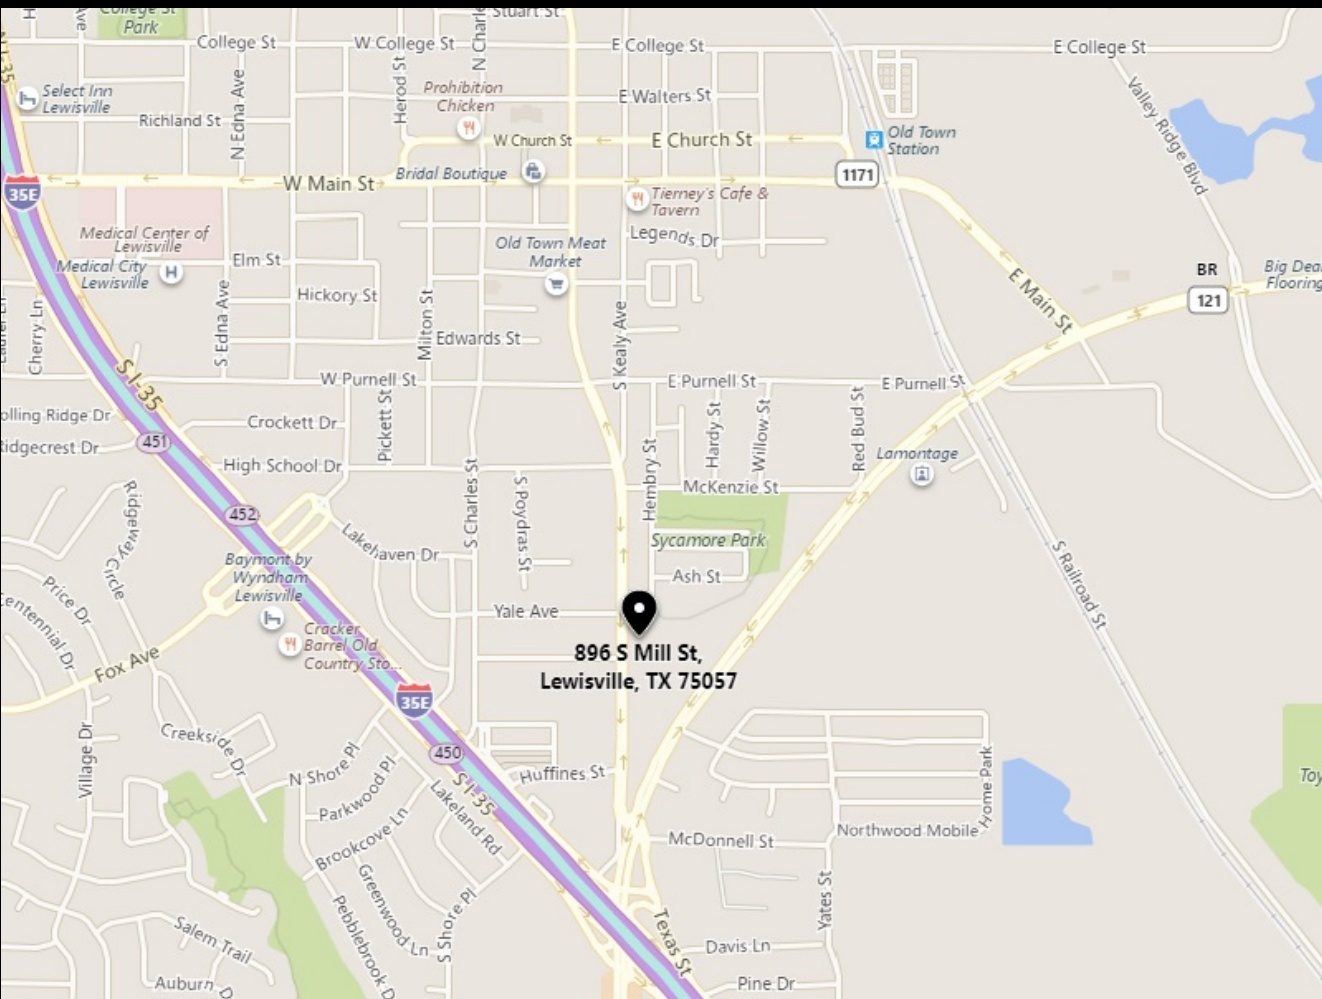

SRP

Stewart-Rose Properties

MAP

Larry Rose Jr.
Mobile: 972-921-7579 // Office: 940-365-3470
Larry@s-rp.com