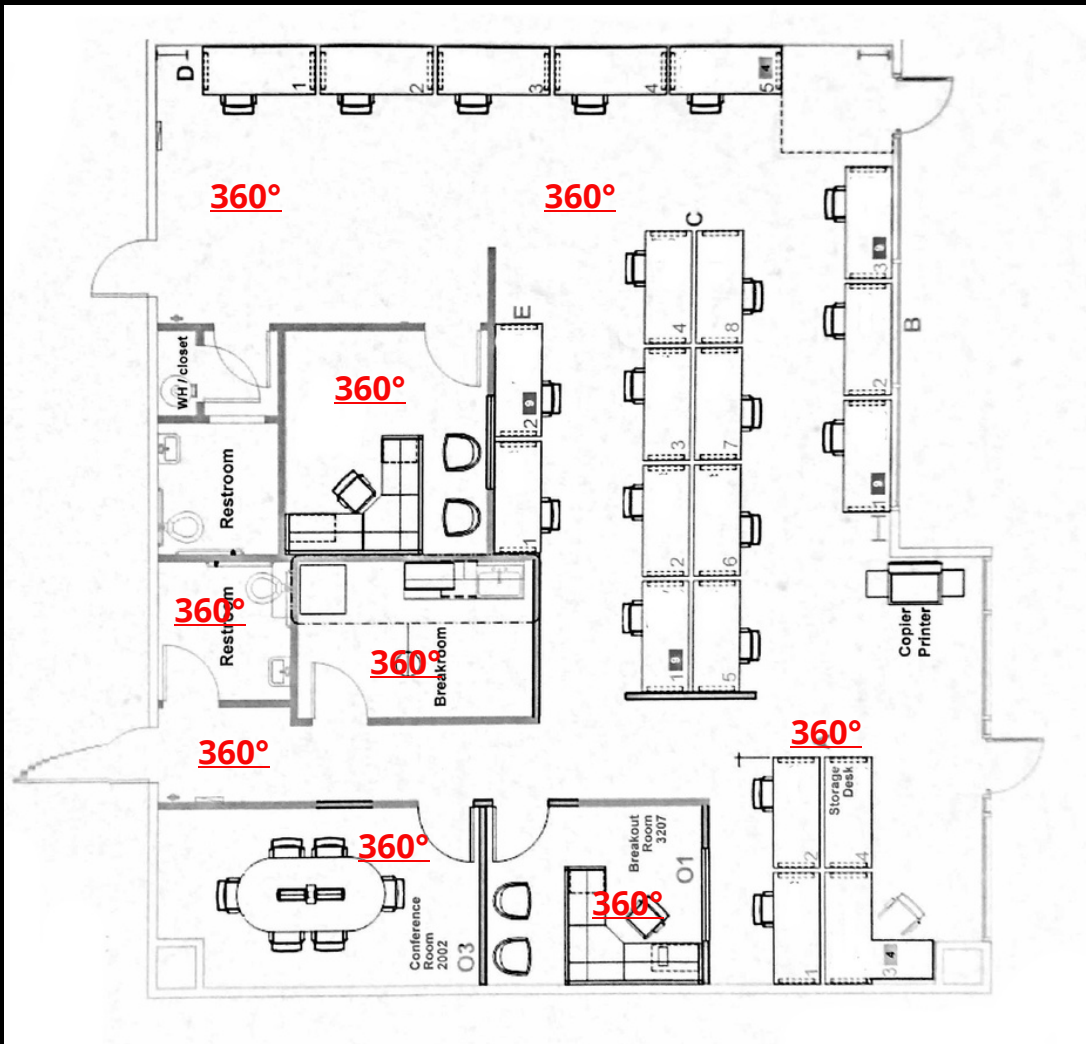

OFFICE / RETAIL LEASE

S R P
Stewart-Rose Properties

[Click here for Video Visual](#)

AERIAL

Larry Rose Jr.
Mobile: 972-921-7579 // Office: 940-365-3470
Larry@s-rp.com

Floor plan is for marketing purposes only.
All dimensions are approximate.

FLOOR PLAN

Larry Rose Jr.
Mobile: 972-921-7579 // Office: 940-365-3470
Larry@s-rp.com

SRP

Stewart-Rose Properties

[Click for Driving Directions](#)

MAP

Larry Rose Jr.

Mobile: 972-921-7579 // Office: 940-365-3470